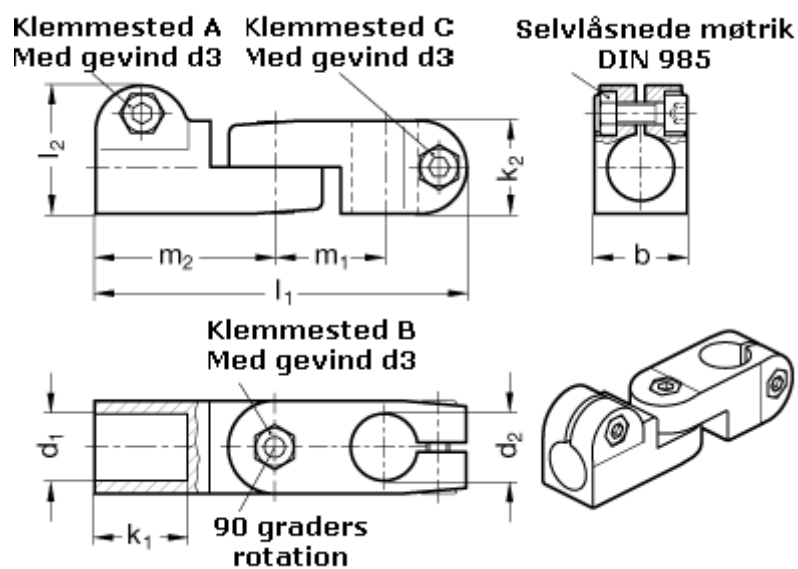

Article number: 20283B12B162SW  
Description: E+G swivel clamp  
GN283-B12-B16-2-SW

## Measures

$b = 25$	$m_1 = 29.5$
$d_1 = B12$	$m_2 = 48.5$
$d_2 = B16$	
$d_3 = M 6$	
$k_1 = 25$	
$k_2 = 25$	
$l_1 = 100$	
$l_2 = 34.5$	